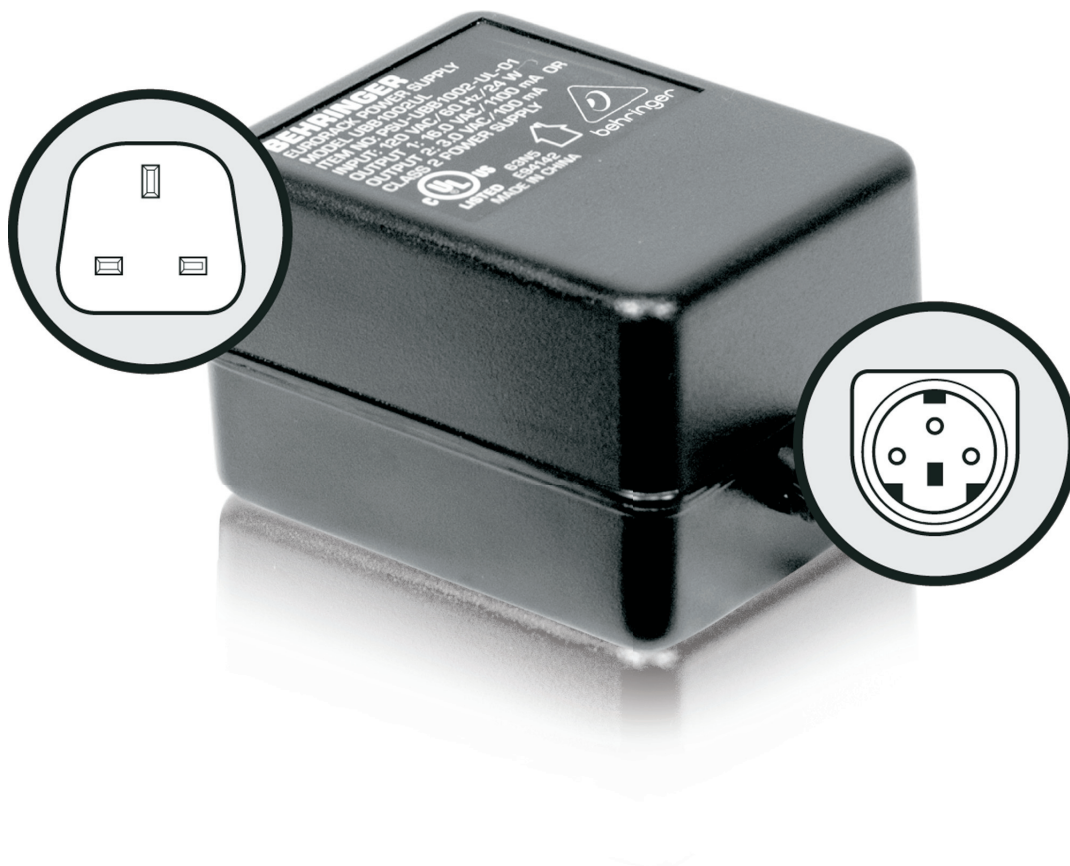

PSU4-UK

240 V UK Replacement Power Supply for
MXB1002, UBB1002 and 1002B

For service, support or more information contact the BEHRINGER location nearest you:

Europe
MUSIC Group Services UK
Tel: +44 156 273 2290
Email: CARE@music-group.com

USA/Canada
MUSIC Group Services NV Inc.
Tel: +1 702 800 8290
Email: CARE@music-group.com

Japan
MUSIC Group Services JP K.K.
Tel.: +81 3 6231 0454
Email: CARE@music-group.com