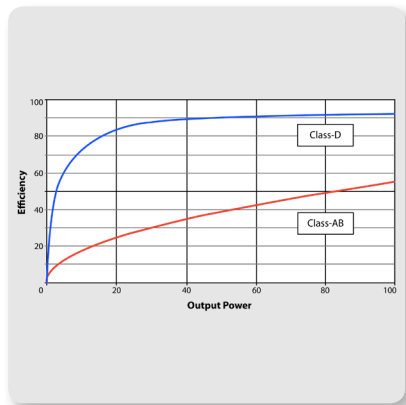

Studio Monitor Amplifiers

A800

Professional 800-Watt Reference-Class Power Amplifier

Metering and I/O

A precise level meter with input clip and channel protection LEDs are provided for accurate performance monitoring. Input connections are provided in the form of balanced XLR and ¼" TRS connectors, as well as unbalanced RCA sockets, ensuring you have loads of input options. Plus, the speaker outputs give you the choice between professional twist-lock and binding post connectors.