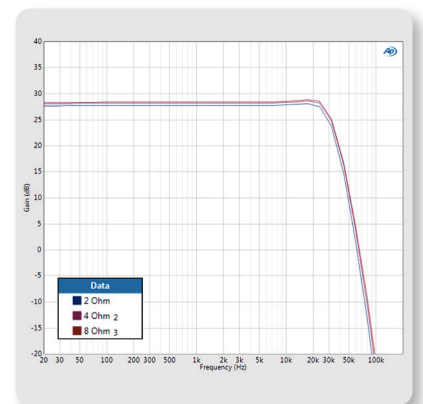

SmartSense Impedance Compensation

Our new SmartSense Technology puts the punch back into Class-D amplification, providing vastly improved full-range frequency response with more powerfully-dynamic bass, and smoother high-frequency reproduction. The resulting output is no longer dependent on the actual load, but is rendered perfectly ruler flat via impedance compensation. A800's design also incorporates a significantly-higher damping factor that yields better amplifier control over the loudspeaker for stronger audio reproduction – especially in the LF area.