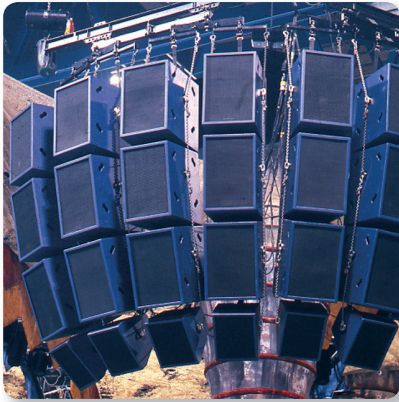

V5 INFINIUM

5-Watt Class-A Tube Amplifier Combo
with INFINIUM Tube Life Multiplier,
Original TURBOSOUND Speaker,
Reverb and Power Attenuator

TURBOSOUND - The Sound Difference

A world-leading British designer and manufacturer of professional loudspeaker systems, TURBOSOUND has been building cutting-edge speakers for more than 30 years, and won the venerable Queen's Award for Innovation numerous times for their highly acclaimed loudspeaker designs. You will find TURBOSOUND's distinguished products not only touring with the best-known international artists, but also in countless major venues worldwide.

BUGERA is proud to incorporate world-famous, custom-engineered TURBOSOUND speakers into their products for the ultimate in high-quality audio reproduction. Find out more about TURBOSOUND's amazing legacy, by visiting their extensive [website](#).