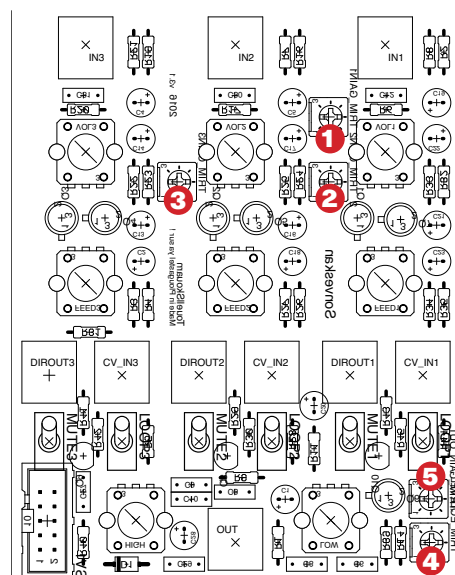

## Sonveskañ Germanium Preamp/Feedbacker/3xMixer

3 Discrete Preamps  
3 Channels Mixer  
3 CV Controlled FeedBacks  
EQ High/Low  
Direct Out / Mute  
16 HP · Alu/red panel

- 1 • Audio Input
- 2 • Input Volume
- 3 • Feedback Control / CV Feedback Control
- 4 • Direct Out (Unbuffered)
- 5 • Feedback CV Input
- 6 • Signal out on/off
- 7 • Feedback on/off
- 8 • Master out
- 9 • Master EQ Hi/Low Control

16HP / Aluminium anodised / red panel  
+12v : 0mA  
-12v : 10mA

**Trims** (factory/prefered position : middle)

- 1 • Channel 1 Gain
- 2 • Channel 2 Gain
- 3 • Channel 3 Gain
- 4 • EQ Level
- 5 • Master Out Gain