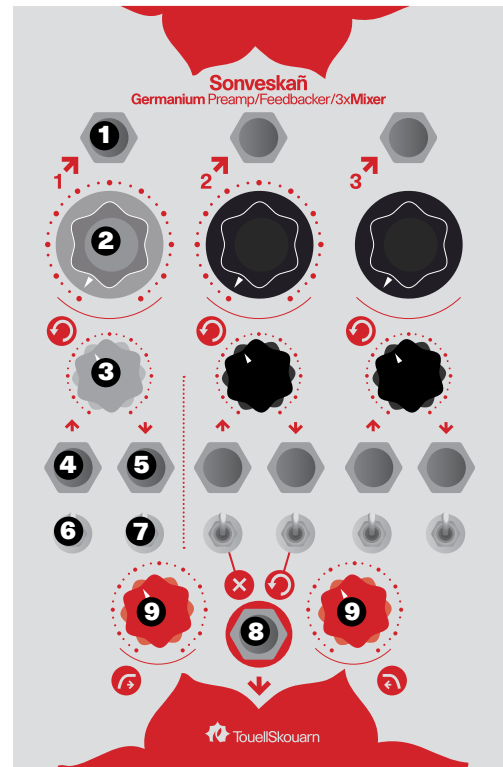

## Sonveskañ Germanium Preamp/Feedbacker/3xMixer

3 Discrete Preamps  
3 Channels Mixer  
3 CV Controlled FeedBacks  
EQ High/Low  
Direct Out / Mute  
16 HP · Alu/red panel

- 1 • Audio Input
- 2 • Input Volume
- 3 • Feedback Control / CV Feedback Control
- 4 • Direct Out (Unbuffered)
- 5 • Feedback CV Input
- 6 • Signal out on/off
- 7 • Feedback on/off
- 8 • Master out
- 9 • Master EQ Hi/Low Control

16HP / Aluminium anodised / red panel  
+12v : 0mA  
-12v : 10mA

**Trims** (factory/prefered position : middle)

- 1 • Channel 1 Gain
- 2 • Channel 2 Gain
- 3 • Channel 3 Gain
- 4 • EQ Level
- 5 • Master Out Gain